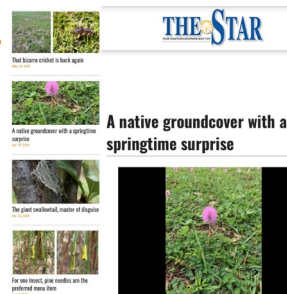

Facebook Live Broadcasts and YouTube Videos

5

Reached 1,241 Viewers

"Well done Ray, thank you for keeping locals informed"

Creative Works & Communication

(Newspaper articles, Facebook posts)

23

117 Facebook Posts